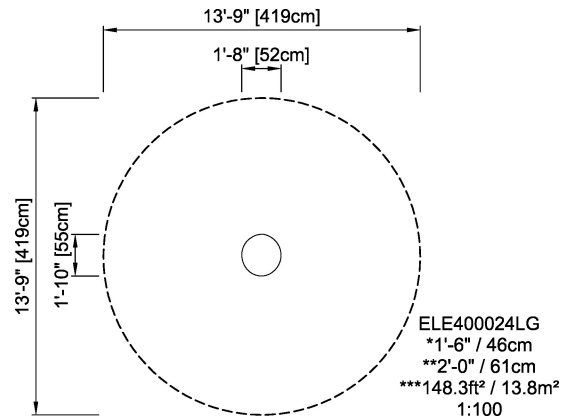

Product Line	Traditional play
Category	Supernova, carousels & spinners
Age from	5 - 12
Max. fall height (CM)	60
Total height (CM)	60
Safety Zone	9.8 m2

IN-GROU.

ASTM

SURFACE

ELE400024BL
 ELE400024GR
 ELE400024RE
 ELE400024E
 ELE400024F
 1:100

* = Highest designated play surface.
 ** = Total height of product.

Weight/heaviest parts	kg.	Installation (Manpower)	Persons
Concrete required	NaN m3	Installation (Hours)	Hours
Foundation amount/footing	NaN	Excavation	NaN m3